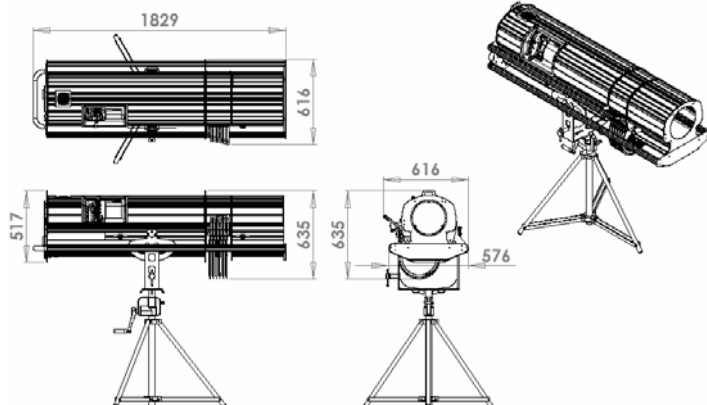

**PHOTOMETRIC DATA**

Tests conducted using the Philips 1400W lamp:

Beam Diameter in m	4°	0.7	1.4	2.8	4.2	5.6	7.0	8.4	11.2
Beam Diameter in m	8°	1.4	2.8	5.6	8.4	11.2	14.0	16.8	22.4

	Throw Distance in m	10	20	40	60	80	100	120	160

		Light Output in Lux								
Lamp: Philips 1400W	4° Flat	94000	23500	5875	2611	1469	940	653	367	
	8° Flat	38000	9500	2375	1056	594	380	264	148	

Flat cd at 4° - 9,400,000      Flat cd at 8° - 3,800,000  
1000 lux at 4° - 97m      1000 lux at 8° - 62m

**PHILIPS 1400W LAMP**

Code: 9281 746 05100 / colour temperature: 6100K

**PHYSICAL DATA**

Luminaire weight including stand: 108kg  
Without stand: 95kg

**ORDER CODES**

TORU Followspot	27FSTORU
Pattern holder – B size	28FSPH
Replacement lamp	MSRMINIQF