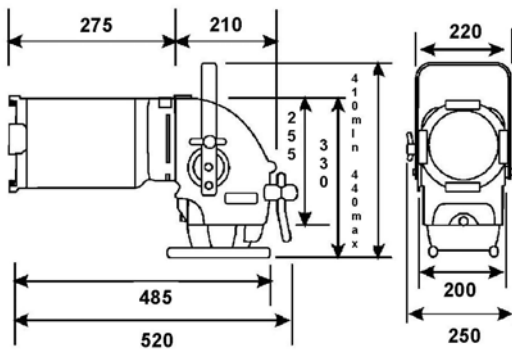

SELECON

PRODUCT SPECIFICATION

PACIFIC

45°-75° ZOOMSPOT

A base down axial profile delivering a "cool" beam of light in a beam range adjustable between 45° to 75°. The beam is crisp "white" light with little or no distortion in the range of 45°-65°, ideal for pattern projection and precise beam shaping.

PHYSICAL DATA

Weight: 9.4 Kg
Carton Size: 650 x 400 x 260 (estimated)
Colour Frame Size: 185mm square
Gobo Size: A size, 75mm diameter image
Included: 1 x colour frame, 1 x heat sink guard, 1 x M12 suspension bolt set & instruction leaflet.